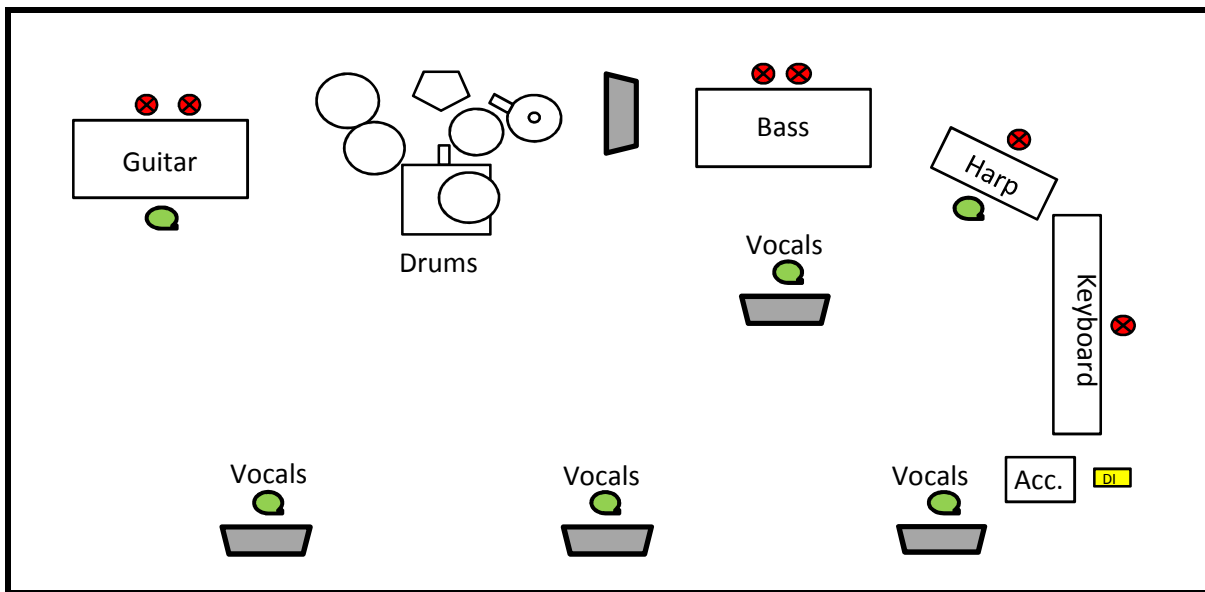

# STAGERIDER BLUESBREAKERS

⊗ Power

● Micro

DI DI-Box

Monitor

Kanal	Instrument	Anmerkung
1	Kick	Micro vorhanden
2	Snare	
3	HiHat	
4	Tom	
5	Floor Tom 1	
6	Floor Tom 2	
7	Overhead	
8	Overhead	
9	Bass	DI-Box vorhanden
10	Bass Backup	DI-Box vorhanden
11	Keyboard	XLR rechts
12	Keyboard	XLR links
13	Accordeon	DI-Box
14	Harp	
15	Guitar	
16	Lead Vocal	Micro mit geradem Ständer
17	Harp Vocal	
18	Guitar Vocal	
19	Bass Vocal	